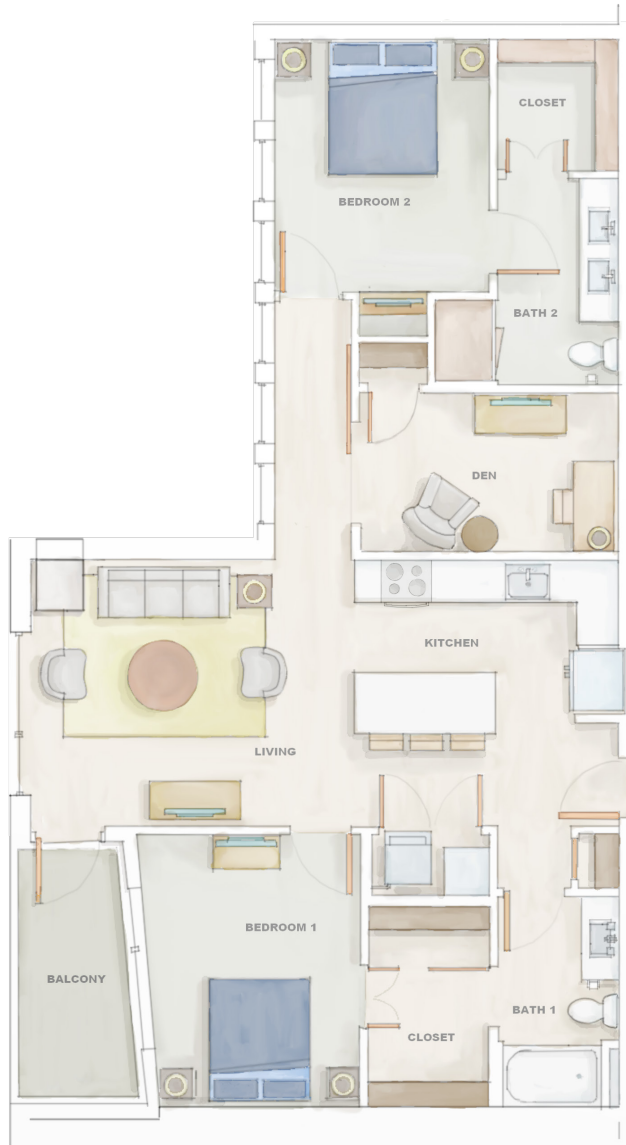

PLAN B4 2 BED DEN / 2 BATH / 1,247 SF

NORDHAUS APARTMENTS
 315 FIRST AVE NE
 MINNEAPOLIS, MN 55413
 612.404.0754
 LIVENORDHAUS.COM

UNIT	AVAILABLE	RENT
_____	_____	_____
_____	_____	_____
_____	_____	_____

FLOORS 3-6
 LOW-RISE

All renderings, specifications, amenities and details are subject to change without notice. Room dimensions are approximate and may vary depending on residence selected. Square footage dimensions are based upon measurement practices according to the Building Owners and Managers Association (BOMA) Method B of Net Area calculations. 🏠 ♿ 🐾