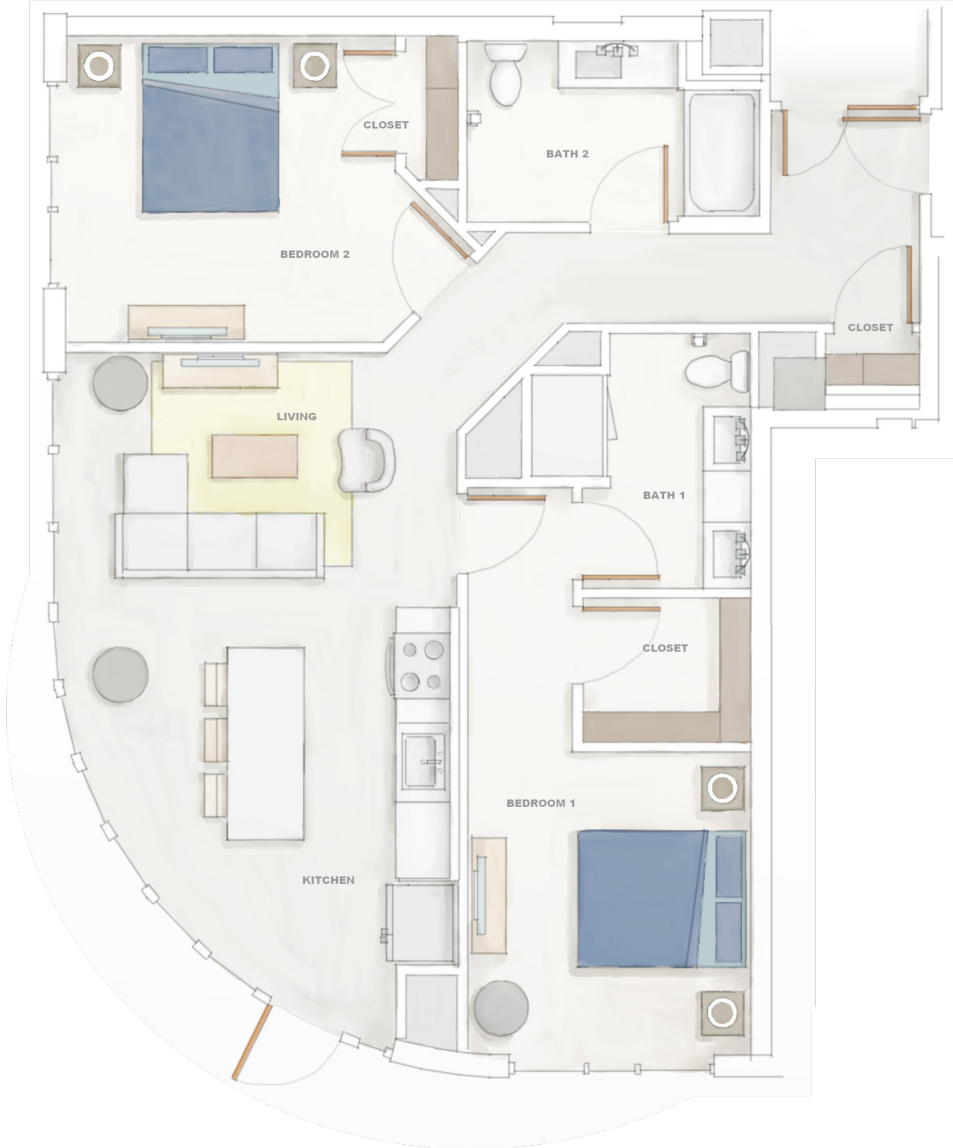

**PLAN B3AT** 2 BED / 2 BATH / 1,135 SF

**NORDHAUS APARTMENTS**  
 315 FIRST AVE NE  
 MINNEAPOLIS, MN 55413  
 612.404.0754  
 LIVENORDHAUS.COM

UNIT	AVAILABLE	RENT
_____	_____	_____
_____	_____	_____
_____	_____	_____

**FLOOR 4** N  
 HIGH-RISE ↗

All renderings, specifications, amenities and details are subject to change without notice. Room dimensions are approximate and may vary depending on residence selected. Square footage dimensions are based upon measurement practices according to the Building Owners and Managers Association (BOMA) Method B of Net Area calculations. 🏠 ♿ 🐾