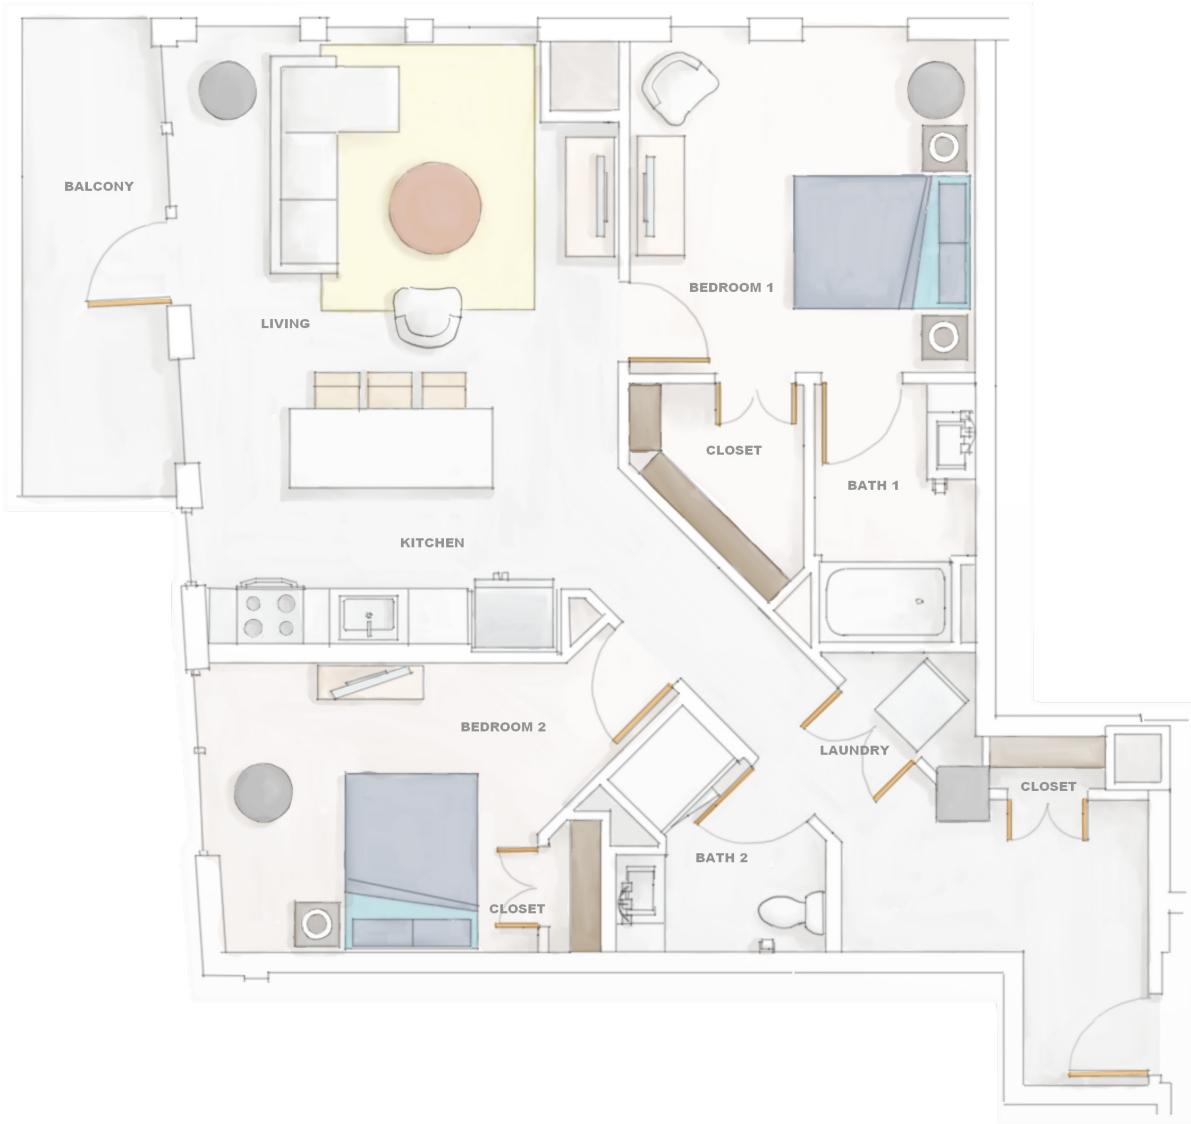

PLAN B2T 2 BED / 2 BATH / 1,177 SF

NORDHAUS APARTMENTS
 315 FIRST AVE NE
 MINNEAPOLIS, MN 55413
 612.404.0754
 LIVENORDHAUS.COM

UNIT	AVAILABLE	RENT
_____	_____	_____
_____	_____	_____
_____	_____	_____

FLOOR 4-17 N
 HIGH-RISE ↗

All renderings, specifications, amenities and details are subject to change without notice. Room dimensions are approximate and may vary depending on residence selected. Square footage dimensions are based upon measurement practices according to the Building Owners and Managers Association (BOMA) Method B of Net Area calculations. 🏠 ♿ 🐾