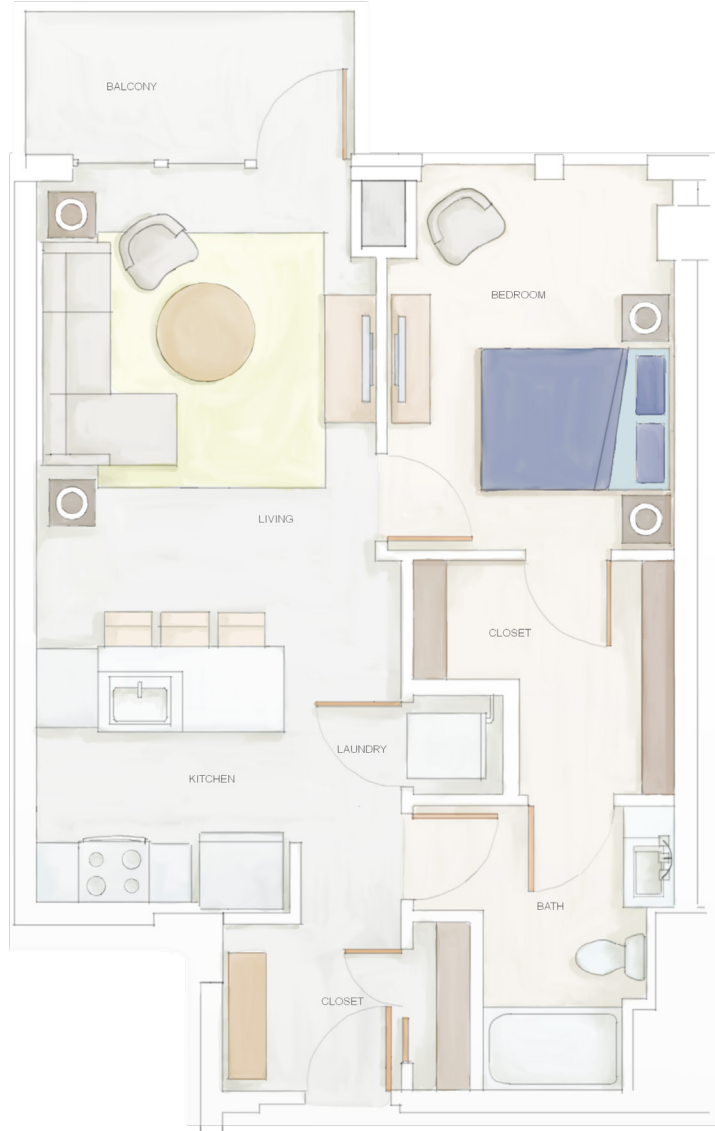

PLAN A4T 1 BED / 1 BATH / 737 SF

NORDHAUS APARTMENTS
 315 FIRST AVE NE
 MINNEAPOLIS, MN 55413
 612.404.0754
 LIVENORDHAUS.COM

UNIT	AVAILABLE	RENT
_____	_____	_____
_____	_____	_____
_____	_____	_____

FLOORS 4-17 N
 HIGH-RISE ↗

All renderings, specifications, amenities and details are subject to change without notice. Room dimensions are approximate and may vary depending on residence selected. Square footage dimensions are based upon measurement practices according to the Building Owners and Managers Association (BOMA) Method B of Net Area calculations. 🏠 ♿ 🐾