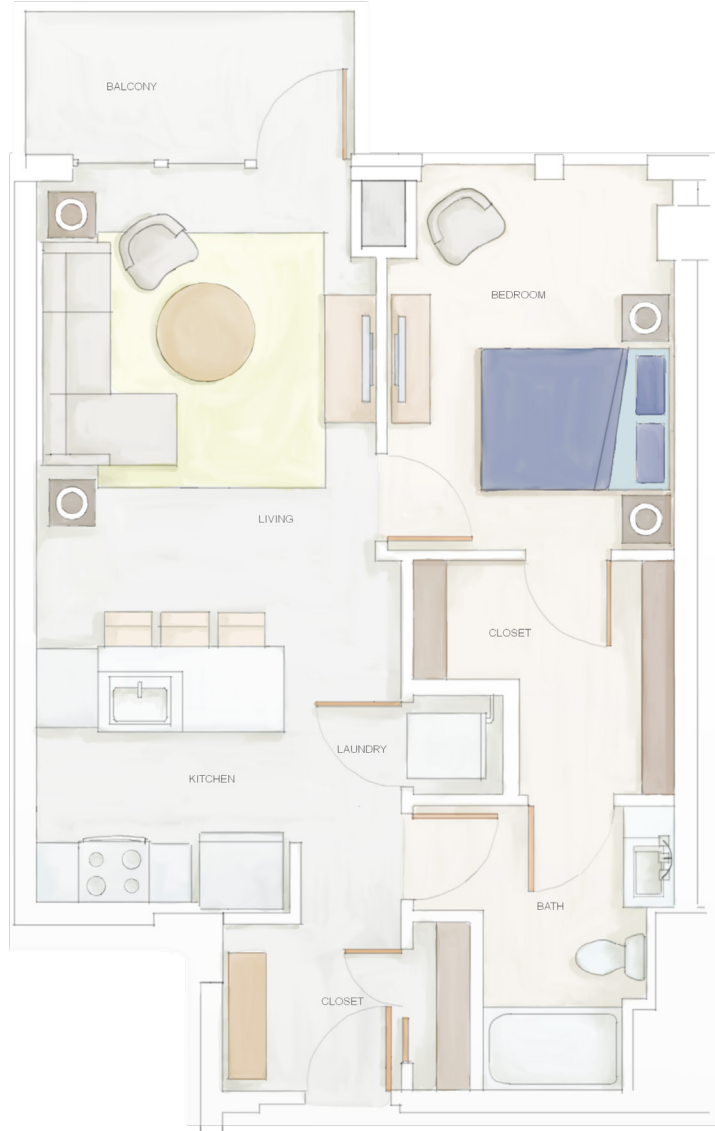

PLAN A3T 1 BED / 1 BATH / 724 SF

NORDHAUS APARTMENTS
 315 FIRST AVE NE
 MINNEAPOLIS, MN 55413
 612.404.0754
 LIVENORDHAUS.COM

UNIT	AVAILABLE	RENT

FLOORS 4-17 N
 HIGH-RISE ↗

All renderings, specifications, amenities and details are subject to change without notice. Room dimensions are approximate and may vary depending on residence selected. Square footage dimensions are based upon measurement practices according to the Building Owners and Managers Association (BOMA) Method B of Net Area calculations. 🏠 ♿ 🐾