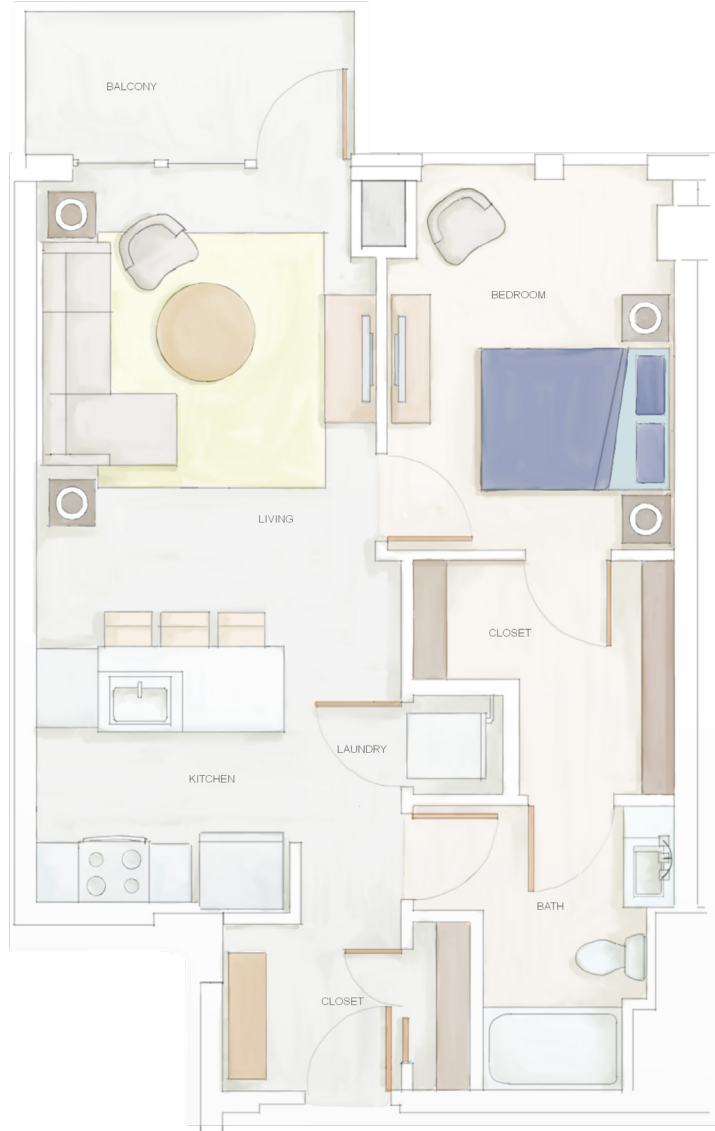

PLAN A2T 1 BED / 1 BATH / 737 SF

**NORDHAUS
APARTMENTS**
315 FIRST AVE NE
MINNEAPOLIS, MN 55413
612.404.0754
LIVENORDHAUS.COM

UNIT	AVAILABLE	RENT

FLOORS 4-17 N
HIGH-RISE ↗

All renderings, specifications, amenities and details are subject to change without notice. Room dimensions are approximate and may vary depending on residence selected. Square footage dimensions are based upon measurement practices according to the Building Owners and Managers Association (BOMA) Method B of Net Area calculations. 🏠 ♿ 🐾