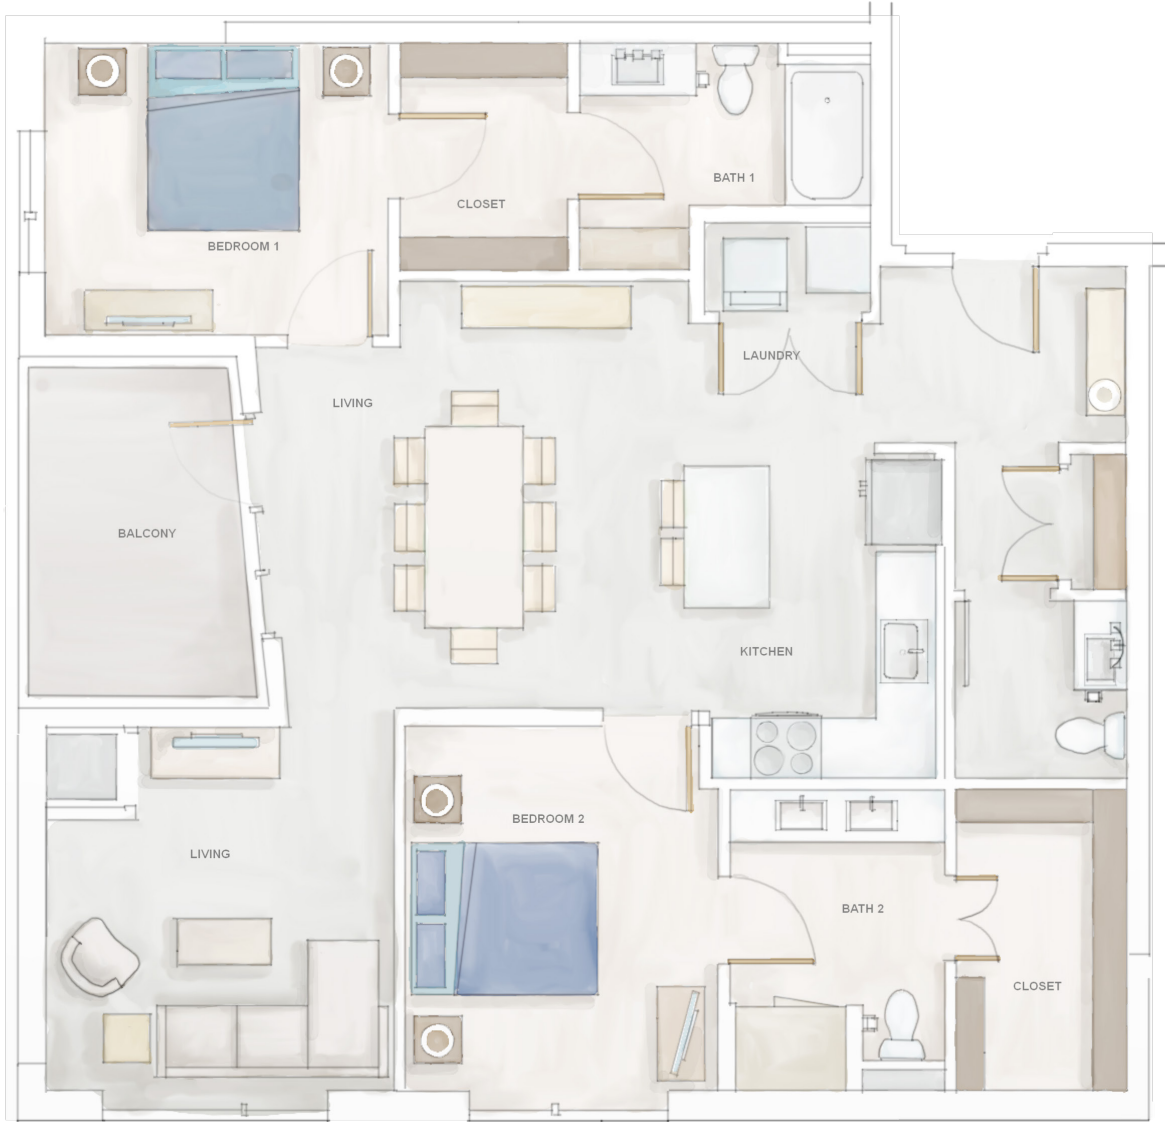

PLAN B6 2 BED DEN / 2 BATH / 1,329 SF

NORDHAUS APARTMENTS
 315 FIRST AVE NE
 MINNEAPOLIS, MN 55413
 612.404.0754
 LIVENORDHAUS.COM

UNIT	AVAILABLE	RENT
_____	_____	_____
_____	_____	_____
_____	_____	_____

FLOORS 4-6
 LOW-RISE

All renderings, specifications, amenities and details are subject to change without notice. Room dimensions are approximate and may vary depending on residence selected. Square footage dimensions are based upon measurement practices according to the Building Owners and Managers Association (BOMA) Method B of Net Area calculations. 🏠 ♿ 🐾