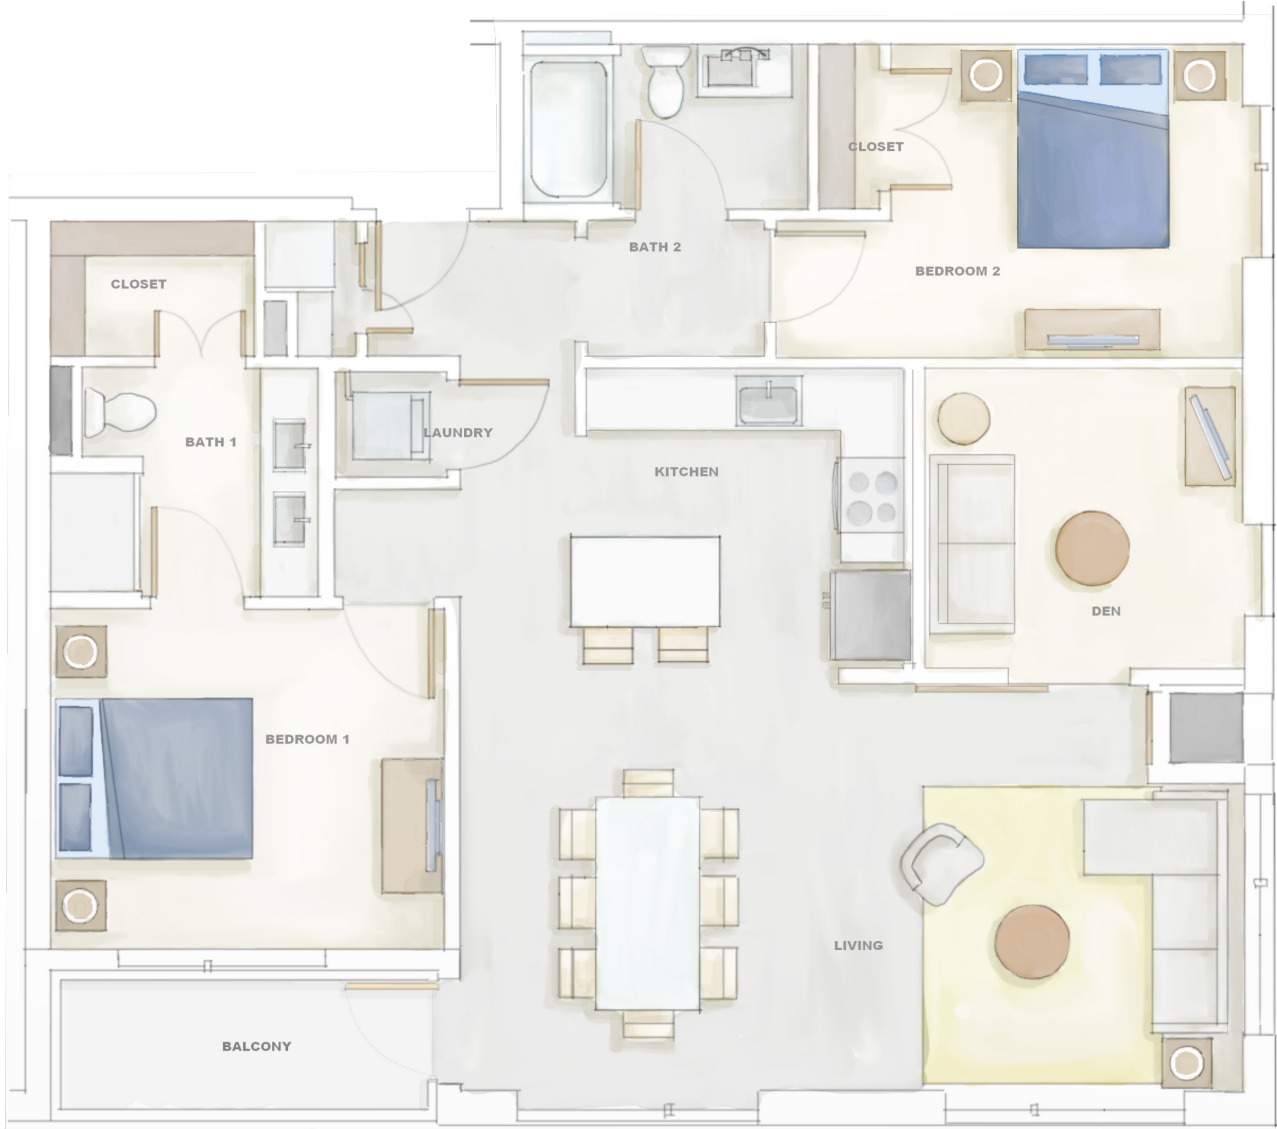

**PLAN B5** 2 BED DEN / 2 BATH / 1,327 SF

**NORDHAUS APARTMENTS**  
 315 FIRST AVE NE  
 MINNEAPOLIS, MN 55413  
 612.404.0754  
 LIVENORDHAUS.COM

UNIT	AVAILABLE	RENT
_____	_____	_____
_____	_____	_____
_____	_____	_____

**FLOORS 3-6**  
 LOW-RISE

All renderings, specifications, amenities and details are subject to change without notice. Room dimensions are approximate and may vary depending on residence selected. Square footage dimensions are based upon measurement practices according to the Building Owners and Managers Association (BOMA) Method B of Net Area calculations. 🏠 ♿ 🐾